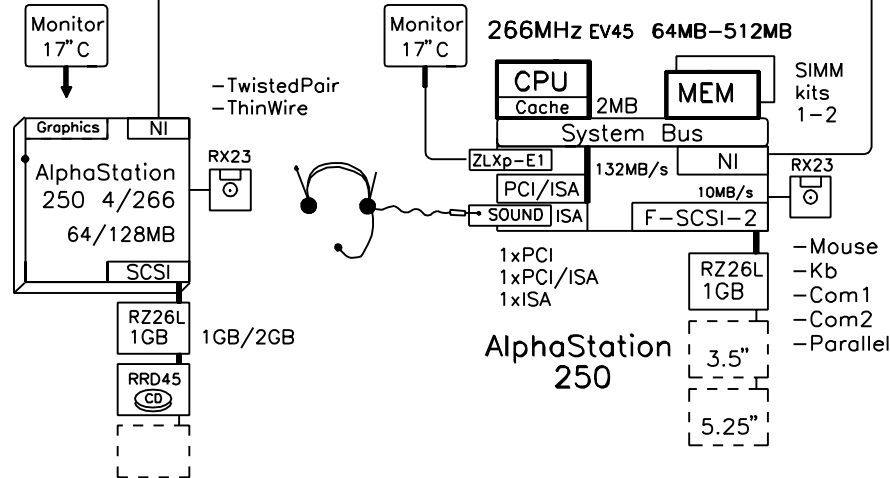

START
#1

AlphaStation 250 4/266 Systems

Order Number	Oper. System	Aplic.	WorkStations, 64Bits	266MHz
PB462-BB	Windows NT	CAD 3D	64MB RX,CD 1GB NI ZLXp-E3	
PB460-BB	Digital UNIX	CAD 2D	64MB RX,CD 1GB NI ZLXp-E1	
PB460-CB	Digital UNIX	CAD 3D	128MB RX,CD 2GB NI ZLXp-L2	
PB461-BB	OpenVMS	CAD 2D	64MB RX,CD 1GB NI ZLXp-E1	

For 240V Use, Select Power Cord and Keyboard.

#2

1x BNI9C-2E EUROPE	BNI9A-2E GB	BNI9K-2E DK	BNI9M-2E I
BNI9E-2E CH	BNI9L-2E IL	BNI9S-2E India	

Keyboard	SVGA Color Monitor
#3 LK471 -AE GB -AH NL -AN N NT/UNIX -AB B -AJ I -AP F	Monitor VRT17-PA 17"
#4 LK461 -AD DK -AK CH F -AS E OVMS -AF FI -AL CH G -AT IL -AG D -AM S -AV P	Monitor VRC21-PA 21"

Internal Options:

Memory Expansion

MSP01-BA	32MB	kit	System	Max Memory
MSP01-BB	64MB	kit	kit | 32/64	2x 256MB
MSP01-BC	128MB	kit	|	= 512MB
MSP01-BD	256MB	kit		

Internal Storage

PBXRZ-EB	1.05GB hard disk	PBXRZ-AA	600MB CD
PBXRZ-HB	2.1GB hard disk	PBXTL-CA	8GB DAT
PBXRZ-NA	4.3GB hard disk		

Controllers

KZPAA-AA	PCI-based Fast SCSI-2 Controller		
DE450-AC	PCI-based Ethernet Controller		
PBXGA-AA	PCI-based ZLXp-E1 8PL Graphics	UNIX & VMS	
PBXGA-BA	PCI-based ZLXp-E2 24PL Graphics	UNIX & VMS	
PBXGA-CA	PCI-based ZLXp-E3 24PL Z Graphics	UNIX & VMS	
PBXGA-AN	PCI-based ZLXp-E1 8PL Graphics	NT	
PBXGA-BN	PCI-based ZLXp-E2 24PL Graphics	NT	
PBXGA-CN	PCI-based ZLXp-E3 24PL Z Graphics	NT